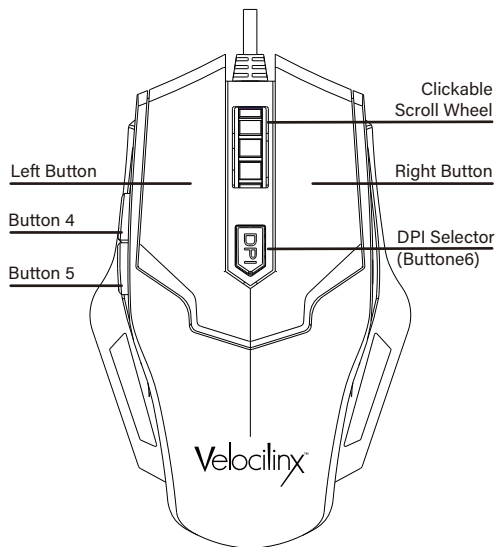

## FEATURES

- Six color RGB lighting
- High precision optical engine
- Chipset: A3325
- Default DPI: 1,000-2,000-3,000-5,000-7,000-10,000
- Frame rate: up to 3,600 fps
- Buttons: total: 6; programmable: 5
- USB interface
- Sleek, modern design
- Metallic bottom case
- 5 ft (1.5 m) braided fiber cable
- Dimensions: L125xW81xH39mm

## INSTALLATION

- Identify USB port
- Carefully plug the mouse cord into it

## LAYOUT