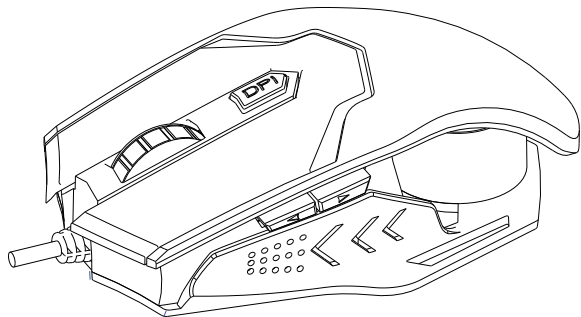

## USB Gaming Mouse

This mouse is a 6 button programmable optical mouse with six DPI settings (up to 10,000) to enhance your response times and targeting accuracy. Colored lights change with each DPI setting. sleek modern design with a weighted metallic bottom case and slip-and-sweat resistant rubber textured surface for hours of precision gaming.