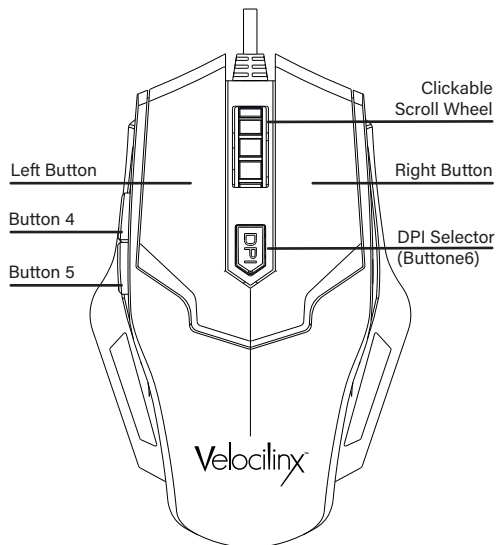

Part Number: VXGM-MS6B-10K-SL

Velocilinx™

FEATURES

- Six color RGB lighting
- High precision optical engine
- Chipset: A3325
- Default DPI: 1,000-2,000-3,000-5,000-7,000-10,000
- Frame rate: up to 3,600 fps
- Buttons: total: 6; programmable: 5
- USB interface
- Sleek, modern design
- Metallic bottom case
- 5 ft (1.5 m) braided fiber cable
- Dimensions: L125xW81xH39mm

INSTALLATION

- Identify USB port
- Carefully plug the mouse cord into it

LAYOUT

SUPPORT

Warranty

velocilinx.com/support.html

Support Page

velocilinx.com/support.html