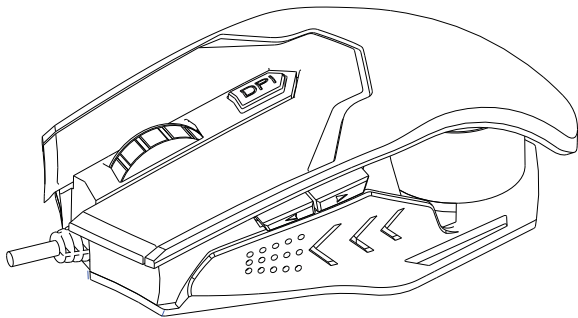

BOUDICA

USB Gaming Mouse

This mouse is a 6 button programmable optical mouse with six DPI settings (up to 10,000) to enhance your response times and targeting accuracy. Colored lights change with each DPI setting. Sleek modern design with a weighted metallic bottom case and slip-and-sweat resistant rubber textured surface for hours of precision gaming.

Part Number: VXGM-MS6B-10K-SL

Velocilinx™

FEATURES

- Six color RGB lighting
- High precision optical engine
- Chipset: A3325
- Default DPI: 1,000-2,000-3,000-5,000-7,000-10,000
- Frame rate: up to 3,600 fps
- Buttons: total: 6; programmable: 5
- USB interface
- Sleek, modern design
- Metallic bottom case
- 5 ft (1.5 m) braided fiber cable
- Dimensions: L125xW81xH39mm