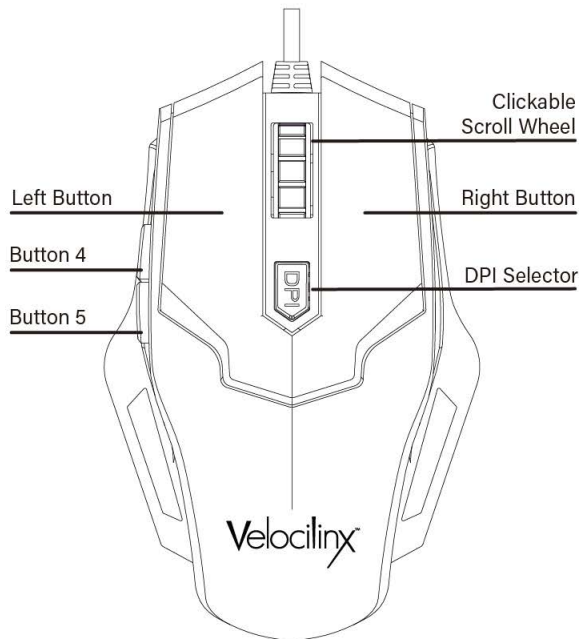

Part Number: VXGMMS5B10KSL

Velocilinx™

FEATURES

- Six color RGB lighting
- High precision optical engine
- Chipset: A3325
- DPI: 1000-2000-3000-5000-7000-10,000
- Frame rate: up to 3600 fps
- Programmable buttons: 5
- USB interface
- Sleek, modern design
- Metallic bottom case
- 1.5M braided fiber cable
- Dimensions: L125×W81×H39mm

INSTALLATION

- Identify USB port
- Carefully plug the mouse cord into it

LAYOUT

SUPPORT

Warranty

velocilinx.com/support.html

Support Page

velocilinx.com/support/gaming.html