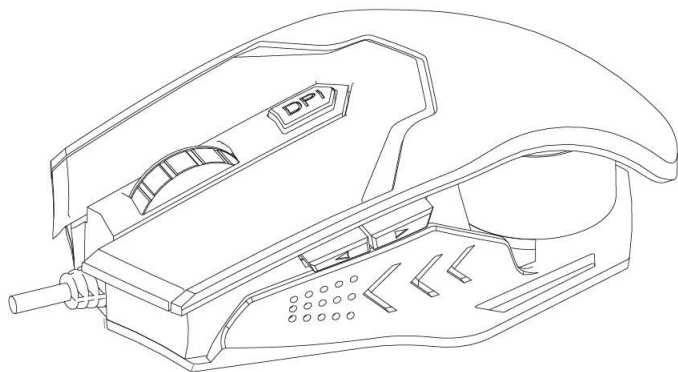

BOUDICA

USB Gaming Mouse

This mouse is a 5 programmable button optical mouse with six DPI settings (up to 10k) to enhance your response times and targeting accuracy. Colored lights change with each DPI press. Sleek modern design with a weighted metallic bottom case and slip-and-sweat resistant rubber textured surface for hours of precision gaming.

Part Number: VXGMMS5B10KSL

Velocilinx™

FEATURES

- Six color RGB lighting
- High precision optical engine
- Chipset: A3325
- DPI: 1000-2000-3000-5000-7000-10,000
- Frame rate: up to 3600 fps
- Programmable buttons: 5
- USB interface
- Sleek, modern design
- Metallic bottom case
- 1.5M braided fiber cable
- Dimensions: L125×W81×H39mm